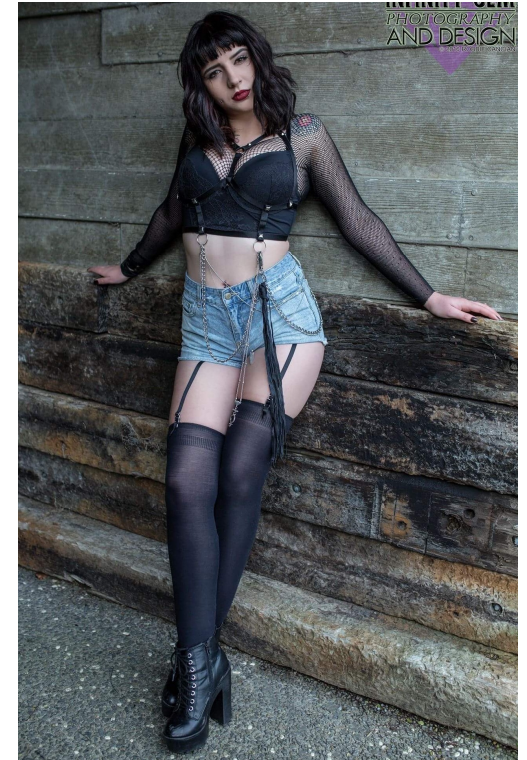

KATHERINE WHITAKER

Hair: Black
Eyes: Brown
Height: 165cm
Chest: 94cm
Bra Size: 10E
Waist: 72cm
Hips: 98cm
Jeans Size: 10
T-Shirt Size: 10
Shoe Size: US 8, Euro 38

DoB: 12.12.95
Ethnicity: Caucasian
Nationality: New Zealand
Languages:
Accents:
Skills:
Experience: Film: *DMMG*; Other: Modelling