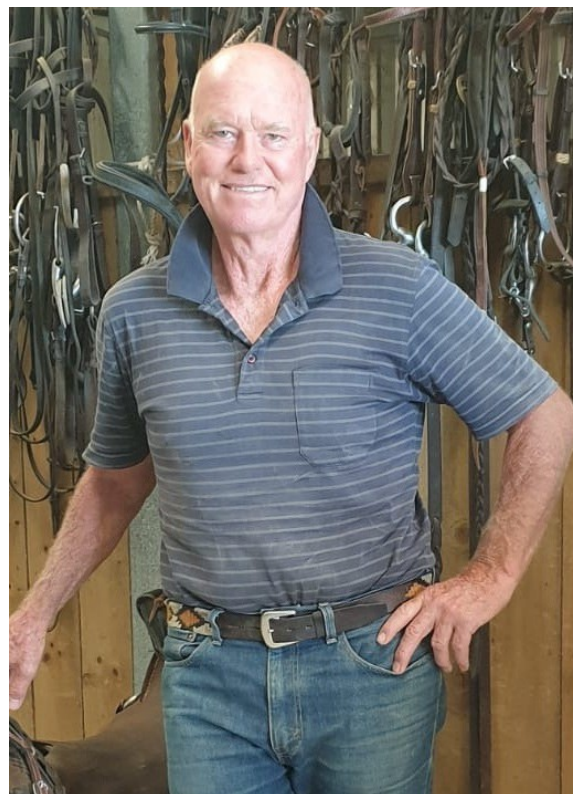

**ERROL GLOYN**

**Hair:** Grey/bald  
**Eyes:** Green  
**Height:** 176cm  
**Chest:** 110cm  
**Waist:** 96cm  
**Hips:** 102cm  
**Jeans Size:** 36  
**T-Shirt Size:** L  
**Shoe Size:** US 9-10

**DoB:** 17.07.54  
**Ethnicity:** English  
**Nationality:** New Zealand  
**Languages:** English  
**Accents:**  
**Skills:** Horse riding  
**Experience:**